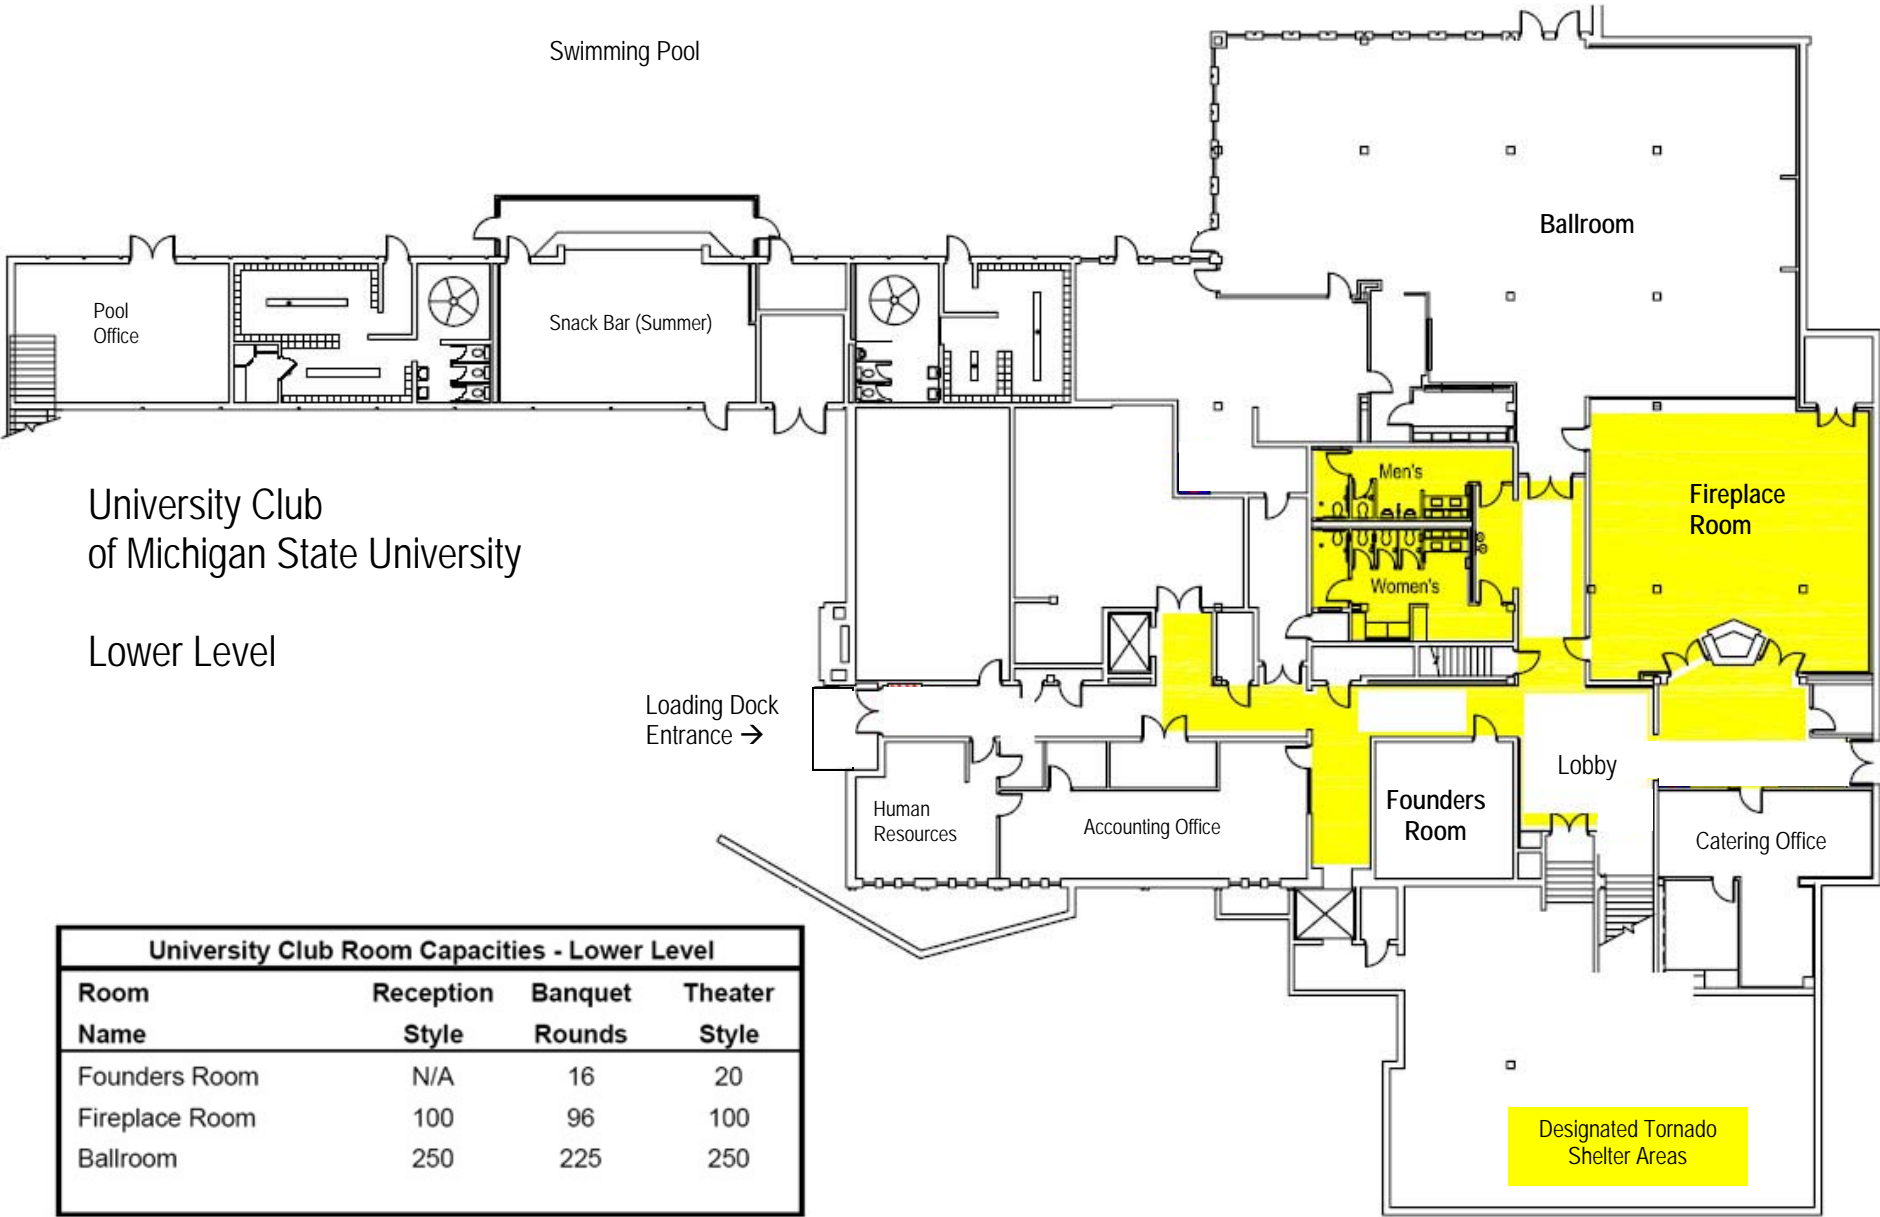

Swimming Pool

University Club
of Michigan State University

Lower Level

Loading Dock
Entrance →

University Club Room Capacities - Lower Level			
Room Name	Reception Style	Banquet Rounds	Theater Style
Founders Room	N/A	16	20
Fireplace Room	100	96	100
Ballroom	250	225	250

Designated Tornado
Shelter Areas