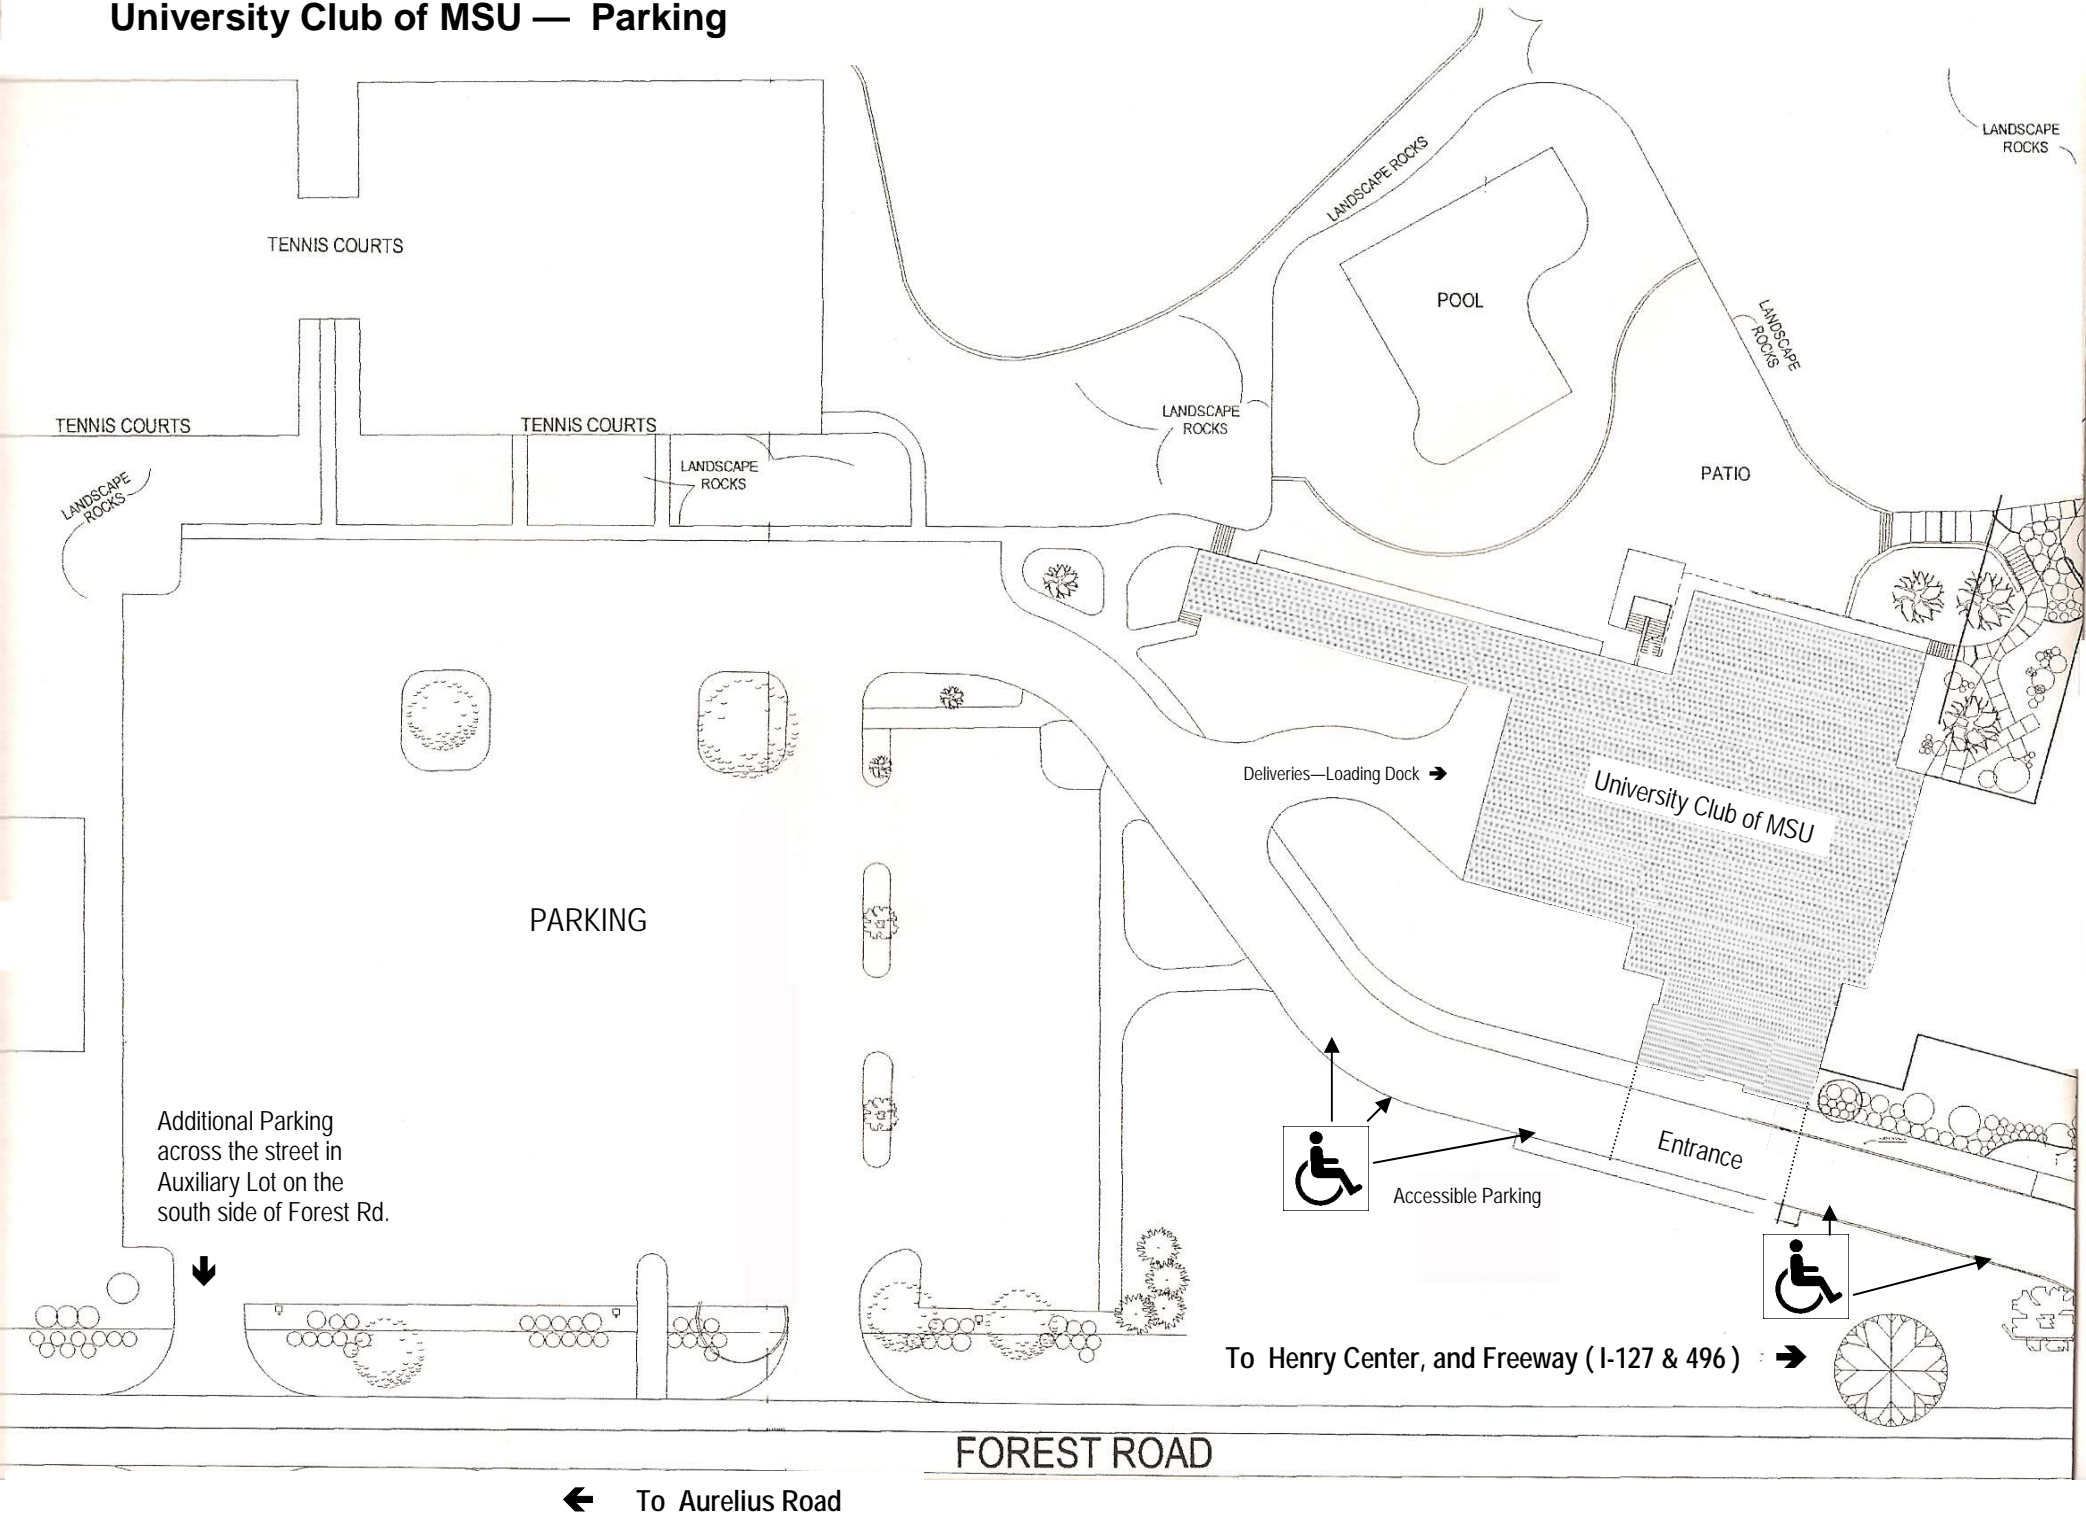

University Club of MSU — Parking

← To Aurelius Road

To Henry Center, and Freeway (I-127 & 496) →

Accessible Parking

Entrance

Deliveries—Loading Dock →

University Club of MSU

PARKING

Additional Parking
across the street in
Auxiliary Lot on the
south side of Forest Rd.

TENNIS COURTS

TENNIS COURTS

TENNIS COURTS

LANDSCAPE
ROCKS

LANDSCAPE
ROCKS

LANDSCAPE
ROCKS

POOL

LANDSCAPE
ROCKS

PATIO

LANDSCAPE
ROCKS

FOREST ROAD